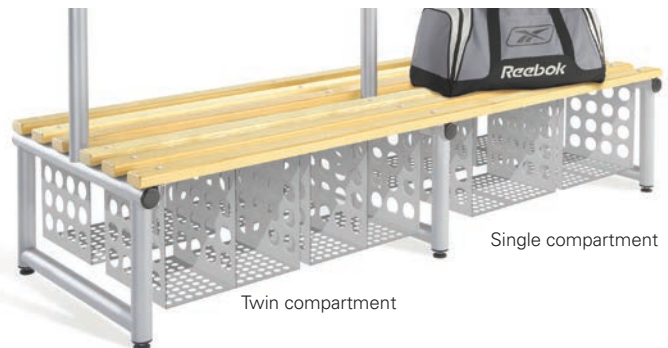

Single compartment

Twin compartment

Wall mounted shelf and rail

Utilise changing room walls with this mounted shelf with an integral hanging rail. Manufactured from 50mm diameter steel tube with beech or black polymer slats.

- Available in 3 lengths- 1000mm, 1500mm and 2000mm
- Unit is 345mm deep.
- Captive coat hangers can be purchased to complement this range.