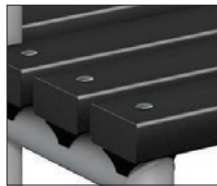

Black Polymer Slats

Manufactured with Active-Coat additive, these food grade slats are also ideal for educational or leisure wet area changing areas.