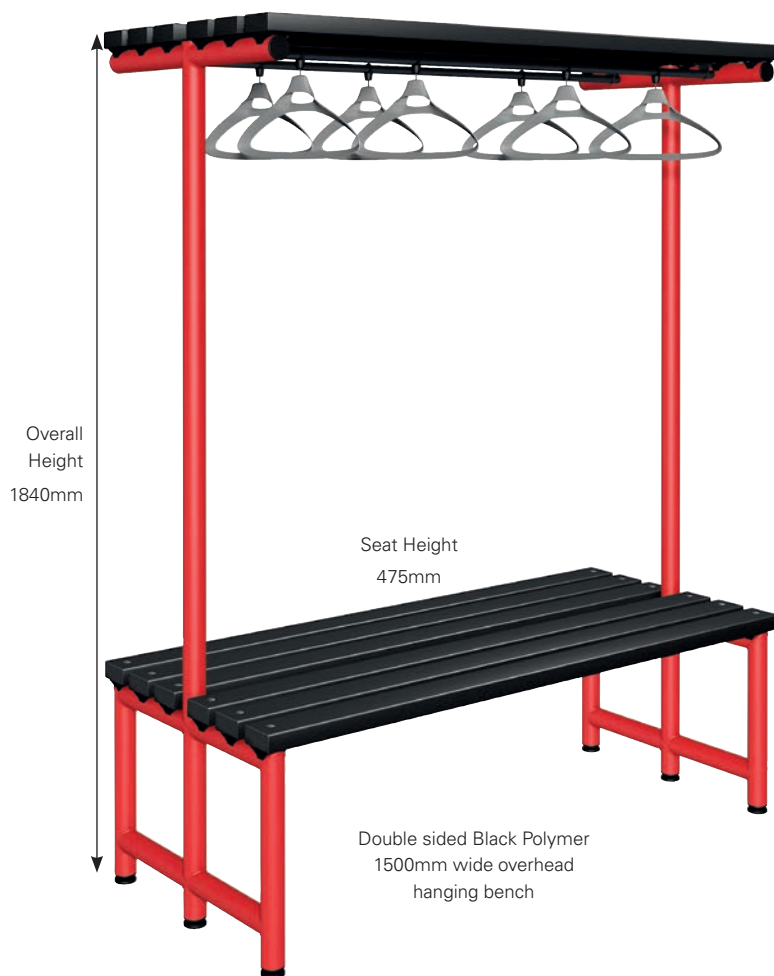

# Overhead hanging benches & wall hook strips

## Overhead hanging benches

Single and double sided overhead hanging bench with anti-theft hangers.

- Choice of beech or black polymer slats.
- Captive coat hangers not included. Order separately at time of order.

Captive coat hangers slide along a rail underneath the top shelf

Single sided Beech 1500mm wide overhead hanging bench

Height - 1840mm	
Width mm	Depth mm
1000mm	375mm
1500mm	710mm
2000mm	