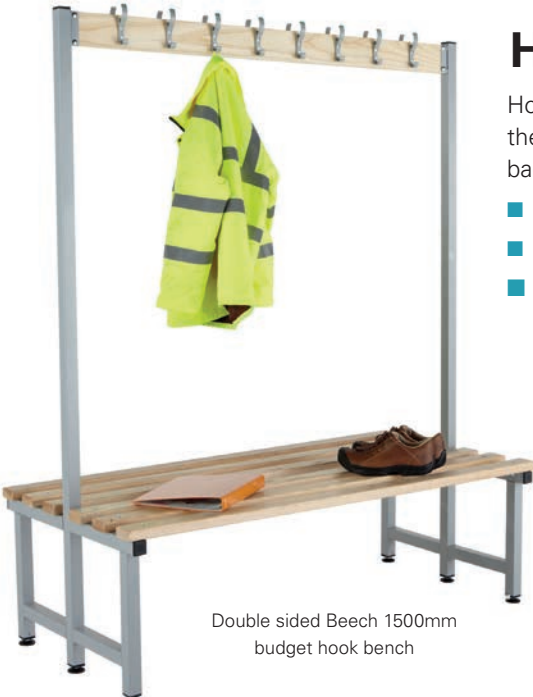

- Supplied flat pack with easy to follow assembly instructions.
- Frames are constructed from robust 38mm square tubing with welded joints for strength and durability.
- Beech slats with Silver Grey powder coated frames.
- Fitted with height adjustable feet as standard.
- Suitable for dry environments.

**Self Assembly Required**

Height - 475mm	
Width mm	Depth mm
1000mm	305mm
1500mm	720mm
2000mm	

Single sided Beech 1500mm budget bench

Double sided Beech 1500mm budget bench

## Benches

Single and double sided cloakroom benches.

- Seat height- 475mm.
- Beech slats.

Double sided Beech 1500mm budget hook bench

## Hook benches

Hook rails to keep personal items off the floor and allow users to hang bags for ease of use

- Seat height- 475mm.
- Beech slats.
- Ergonomically designed polymer coat hooks.

Height - 1840mm	
Width mm	Depth mm
1000mm	350mm
1500mm	720mm
2000mm	