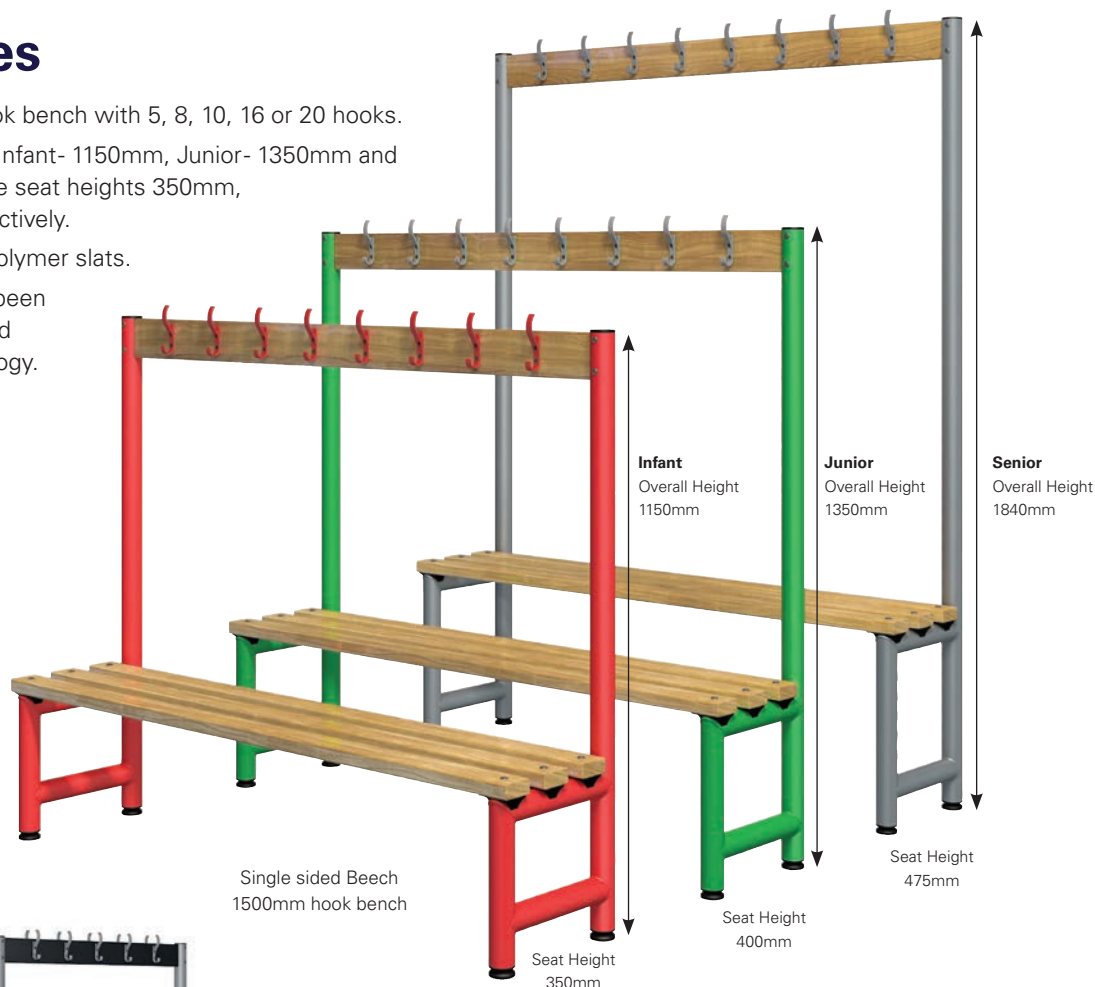

A floor bracket is available to allow benches to be securely fixed to the floor.

## Benches

Single and double sided modern cloakroom benches.

- Three overall heights; Infant- 350mm, Junior- 400mm and Senior- 475mm.
- Perfect solution for schools, whatever age group they teach.
- Choice of beech or black polymer slats.

Height - 350, 400 or 475mm	
Width mm	Depth mm
1000mm	310mm
1500mm	710mm
2000mm	

Double sided Black Polymer  
1500mm bench

Single sided Beech  
1200mm bench

Seat Height  
350mm

Seat Height  
400mm

Seat Height  
475mm

## Hook benches

A single and double sided hook bench with 5, 8, 10, 16 or 20 hooks.

- Three overall height sizes; Infant- 1150mm, Junior- 1350mm and Senior- 1840mm with three seat heights 350mm, 400mm and 475mm respectively.
- Choice of beech or black polymer slats.
- Polymer coat hooks, have been ergonomically designed and feature ActiveCoat technology.