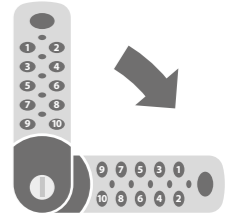

NEW GEMINI 3700 DIGITAL COMBINATION LOCK

This small and innovative lock is available in both flush and surface mount and in a silver or black finish. The small footprint and option of vertical or horizontal orientation make the Gemini a neat and flexible choice. Master override key sold separately.

- **CAN BE USED VERTICALLY**
  Subject to minimum order quantity. Specify when ordering.